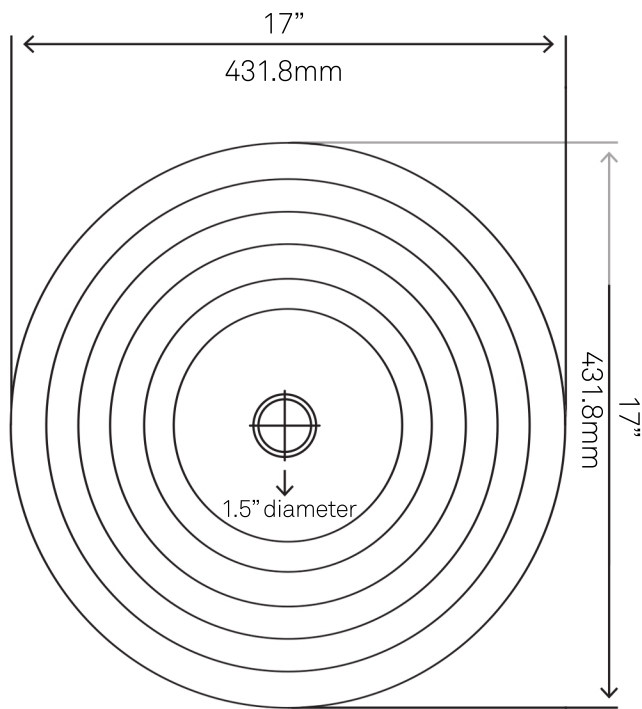

**TCU-006AN MATAMORAS  
Tiered Copper Bath Sink, Antique**

Requested By: \_\_\_\_\_

Specific Features: \_\_\_\_\_

**STANDARD SPECIFICATIONS:**

- Round tiered bath sink with flat lip
- Hand-hammered antique finish
- Drop-in or Undermount installation
- Artisan hand crafted
- 18-gauge copper construction
- Lead-free
- Approximate dimensions
- 1.5-inch drain opening
- Tolerance = +/- 1/2"
- Standard U.S. plumbing connection
- Made in Mexico