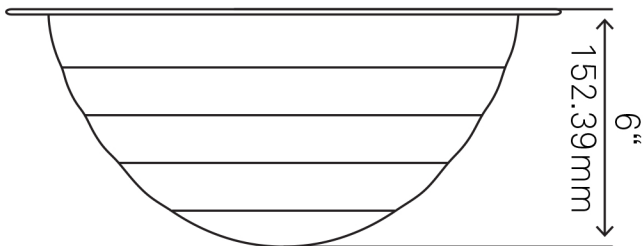

**TCU-006AN MATAMORAS  
Tiered Copper Bath Sink, Antique**

Requested By: \_\_\_\_\_

Specific Features: \_\_\_\_\_

**STANDARD SPECIFICATIONS:**

- Round tiered bath sink with flat lip
- Hand-hammered antique finish
- Drop-in or Undermount installation
- Artisan hand crafted
- 18-gauge copper construction
- Lead-free
- Approximate dimensions
- 1.5-inch drain opening
- Tolerance = +/- 1/2"
- Standard U.S. plumbing connection
- Made in Mexico